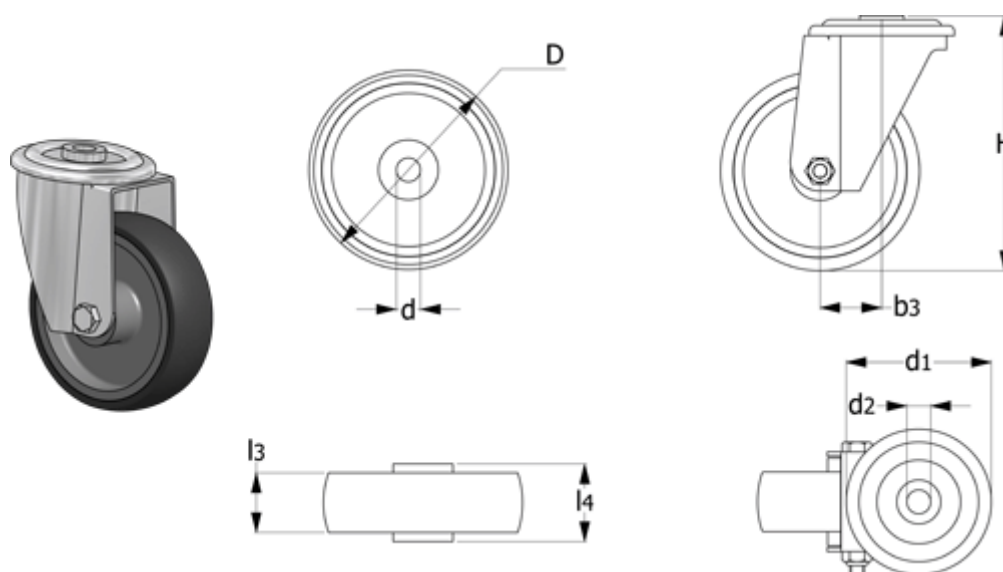

Data Sheet

Article number: 2314452711

Description: E+G Thermoplastic wheel 452711
RE.G1-125-FBL turning plate wo/brake

Measures

b3	= 37
Code	= 452711
d	= 15
D	= 125
d1	= 73
d2	= 12
Dynamic load (N)	= 1200
g	= 800

l3	= 35
l4	= 44
Rolling resistance (N)	= 1200
Type	= RE.G1-125-FBL